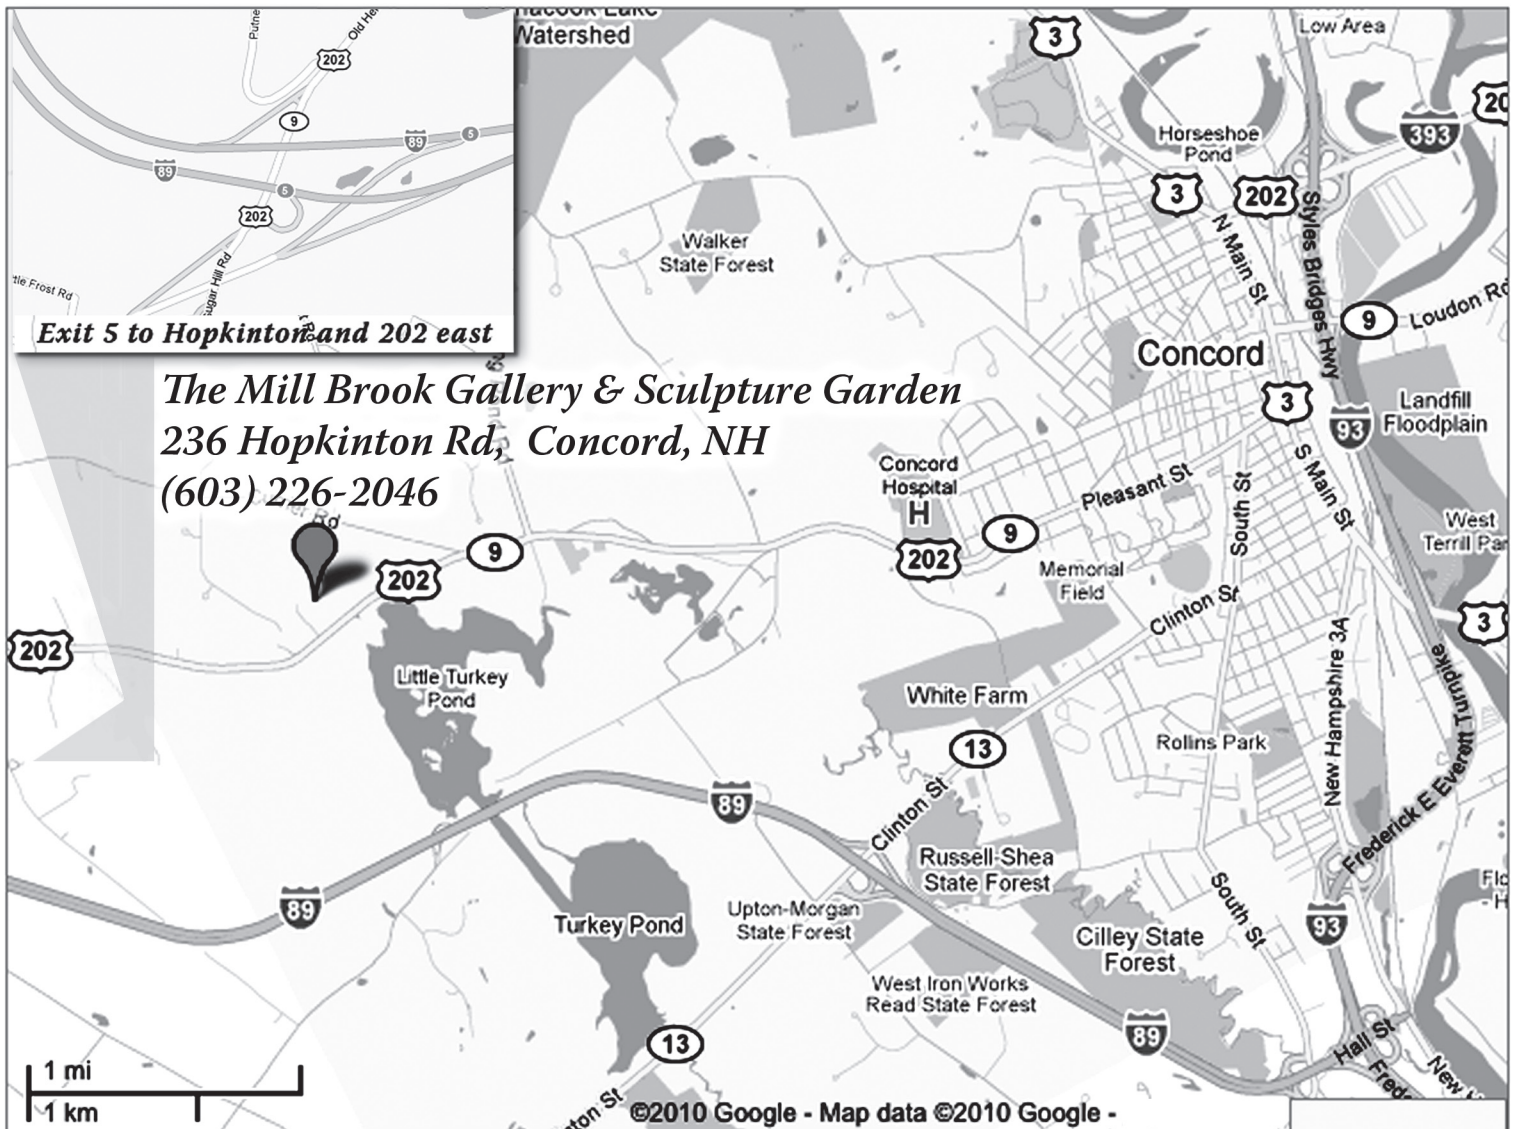

Directions to: *The Mill Brook Gallery & Sculpture Garden*
236 Hopkinton Rd, Concord, New Hampshire - 603.226,2046

Going South to Concord on I-89: Take exit 5 (Hopkinton, Rt. 202/9) and turn right. Go through the town of Hopkinton. At the south end of town Rt. 202/9 turns sharply to the left. Follow Rt. 202/9. Go three to four miles passing a yellow farm on top of a hill. The gallery is at the bottom of the hill on the left.

Going North on I-93: Take exit 13 and turn left. Follow the road to Main Street and travel through three sets of lights. At the fourth set of lights turn left onto Pleasant Street. Drive approximately 2 miles until you pass Concord Hospital on the right. Proceed another 1/4 mile until you pass St. Paul's School, at which point Pleasant Street turns into Hopkinton Road (Rt. 202/9). From here, the gallery is 1.8 miles on your right.

Going South on I-93: Take Exit 14 and turn right. At the third set of lights turn left onto Main Street. Please note that cars must yield to pedestrians on Main Street. At the next set of lights turn right onto Pleasant Street then follow the directions from immediately above.

Going West on Route 4: Go on I-393 into Concord. At the highway's end turn left onto Main Street. At the fourth set of lights turn right onto Pleasant Street and follow the directions from above.

If all else fails, ask directions to Concord Hospital. We are 2.3 miles west of the hospital on the right at 236 Hopkinton Road (Rt. 202/9). You can also call us at (603) 226-2046 and we'll guide you in.